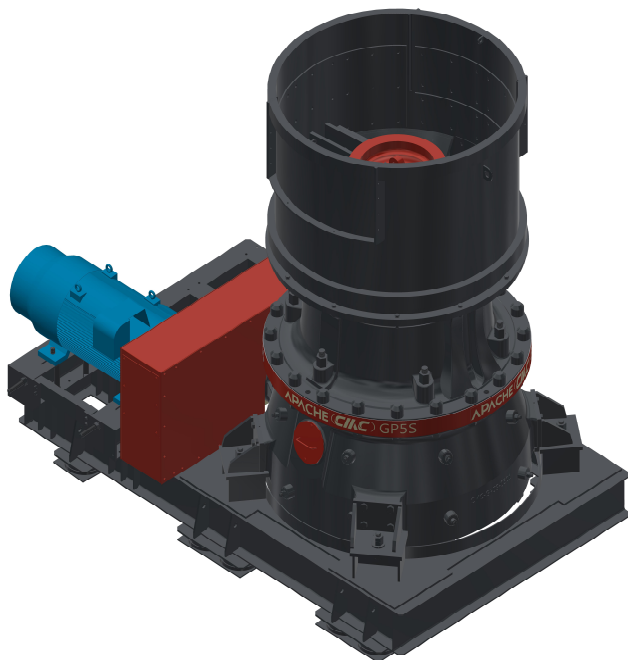

APACHE SECONDARY GYRATORY CRUSHER

MODEL : GP SERIES SECONDARY GYRATORY CRUSHER

GP2S / GP3S / GP5S

- HD Cast Main Frame Upper & Lower - Precision Machined
- Changeable Stroke & Speed
- Automated Hydraulic Setting Adjustment
- Lubrication & Hydraulic system with Interlock Protection
- V-Belts, Crusher & Drive Sheave, Drive Guard
- EXTRA COARSE, COARSE, MEDIUM Liner Profiles Available
- Piping for Lubrication and hydraulic units
- AUTOMATED PLC Cone Controls With Touch Screen
- Sub-base with rubber vibration dampeners
- TEFC PREMIUM EFFICIENTCY ELECTRIC MOTOR